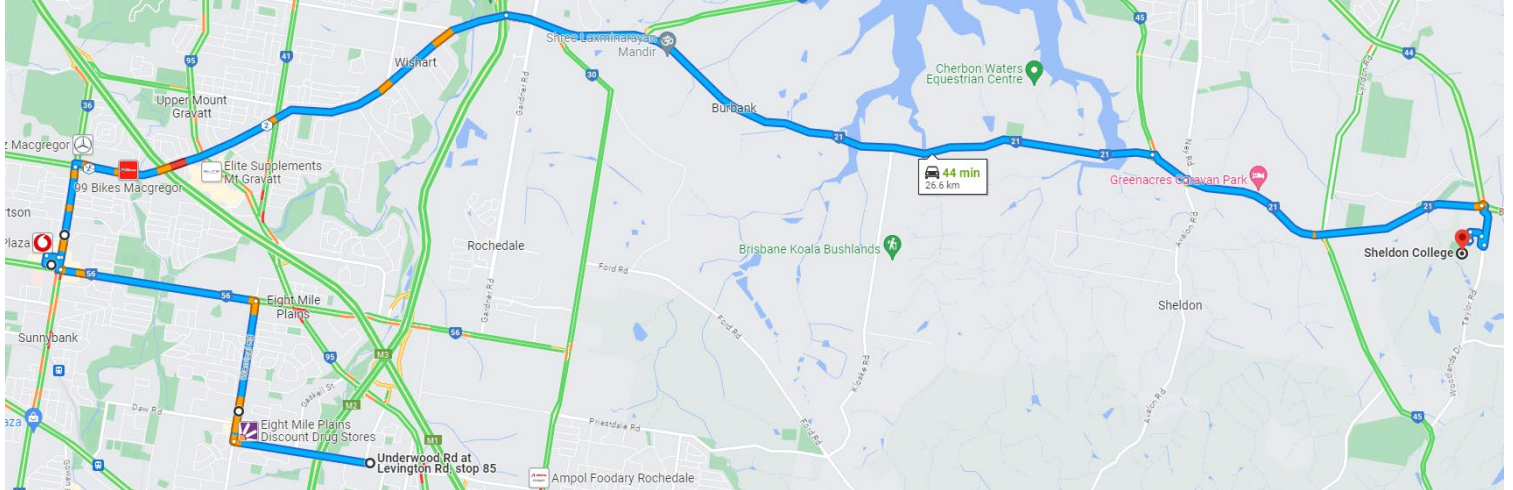

Bus Services

Sunnybank Express Chartered Route

Area Serviced - Sunnybank, Robertson, Macgregor, Express to Sheldon College.

Please Note:

All times are approximate.

Sheldon College students are requested to flag bus driver from any public bus stop.

Updated 3 January 2024

AM

Sunnybank Express Service Schedule

Sunnybank, Robertson, Macgregor, Express to Sheldon College.

DIRECTION DETAILS			LOCATION	TIME	COMMENTS
		Commence	Underwood Road	7.15am	At Levington Road
1		Continue	Underwood Road		To end
2		R	Warrigal Road	7.17am	
3	4th	L	Padstow Road	7.20am	
4		Into	McCullough Street		
5	4th	R	Sunnybank Plaza Shopping Centre	7.26am	Pick up in Zamia Street
6		Continue	Mains Road		
7	5th	R	Kessels Road	7.33am	
8			Express service.		
9		R	Taylor Road		
10	3rd	R	Sheldon College	8.06am	Gate 3
		Terminus	Sheldon College Bus Zone		

Bus Charges

AM - \$4 from Sunnybank.

Bus Times are approximate.

Sheldon College students are requested to flag bus driver from any public bus stop.

PM

Sunnybank Express Service Schedule

Sheldon, Express to Macgregor, Robertson, Sunnybank.

DIRECTION DETAILS			LOCATION	TIME	COMMENTS
		Commence	Sheldon College Bus Zone	3.45pm	
1	1st	R	Sheldon College		
2	1st	L	Taylor Road		Through roundabout
3			Express service.		
4		L	Kessels Road	4.15pm	
5	5th	L	Mains Road	4.18pm	
6	5th	L	McCullough Street	4.21pm	Stop Sunny Park Shopping Centre
7		Into	Padstow Road		
8	2nd	R	Warrigal Road	4.27pm	
9	6th	L	Underwood Road	4.32pm	
		Terminus	Underwood Road	4.34pm	At Levington Road