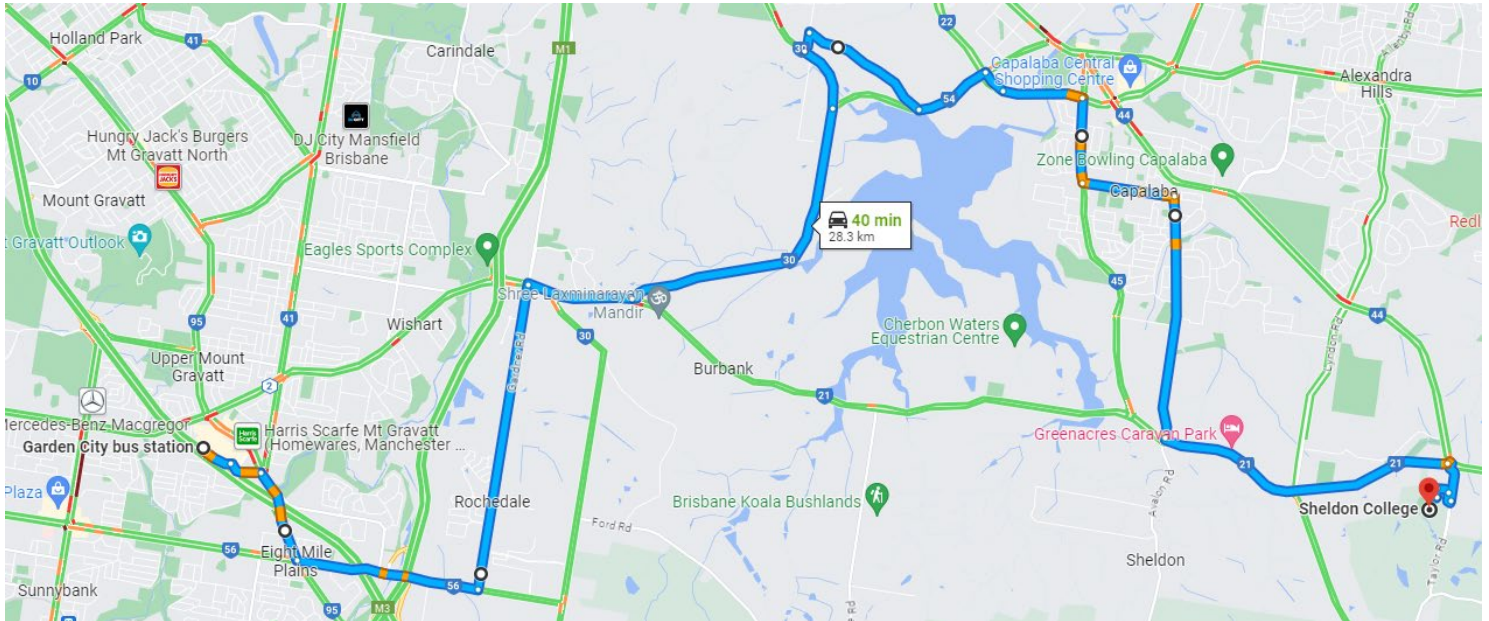

Bus Services

Mt Gravatt Chartered Route

Area Served - Upper Mt Gravatt, Eight Mile Plains, Rochedale, Mackenzie, Capalaba, Sheldon.

Please Note:

All times are approximate.

Sheldon College students are requested to flag bus driver from any public bus stop.

Updated 3 January 2024

AM

Mt Gravatt Service Schedule

Upper Mt Gravatt, Eight Mile Plains, Rochedale, Mackenzie, Capalaba, Sheldon.

DIRECTION DETAILS			LOCATION	TIME	COMMENTS
		Commence	Westfield Garden City Stop K	7.16am	
1	3rd	R	Logan Road	7.19am	
2	4th	L	Miles Platting Road	7.24am	
3	8th	L	Gardner Road	7.28am	
4	2nd	R	Mt Gravatt-Capalaba Road	7.37am	
5		L	Tilley Road		At roundabout
6	1st	R	Bacton Road		
7	1st	R	Geldart Road		To end
8		L	Mt Gravatt - Capalaba Road		
9	1st	R	Moreton Bay Road	7.50am	
10	1st	R	Mt Cotton Road	7.51am	
11	4th	L	School Road	7.53am	To end
12		R	Ney Road	7.54am	
13	6th	L	Mt Cotton Road	7.59am	
14		R	Taylor Road		
15	3rd	R	Sheldon College	8.06am	Gate 3
		Terminus	Sheldon College Bus Zone		

Sheldon, Capalaba, Mackenzie, Rochedale, Eight Mile Plains, Upper Mt Gravatt.

DIRECTION DETAILS			LOCATION	TIME	COMMENTS
		Commence	Sheldon College Bus Zone	3.45pm	
1	1st	R	Sheldon College		
2	1st	L	Taylor Road		Through roundabout
3		Into	Redland Bay Road		
4	1st	L	Parkwood Drive	3.51pm	To end
5		L	Mahogany Street		
6	1st	L	Lyndon Road		
7	1st	R	Mount Cotton Road	3.54pm	
8	2nd	R	Ney Road	3.57pm	
9	7th	L	School Road	4.04pm	To end
10		R	Mt Cotton Road	4.07pm	
11	4th	L	Moreton Bay Road	4.10pm	
12	1st	L	Mt Gravatt-Capalaba Road	4.11pm	
13	2nd	R	Geldart Road		To end
14		L	Bacton Road		To end
15		L	Tilley Road		At roundabout
16		L	Mt Gravatt - Capalaba Road		
17	4th	L	Gardner Road	4.22pm	To end
18		R	Miles Platting Road	4.29pm	
19	8th	R	Logan Road	4.36pm	
20	3rd	L	Macgregor Street	4.40pm	To end
		Terminus	Westfield Garden City Stop L	4.43pm	

Bus Charges

PM - \$2 to Capalaba, \$3 to Mackenzie, \$4 to Upper Mt Gravatt.

Bus Times are approximate.