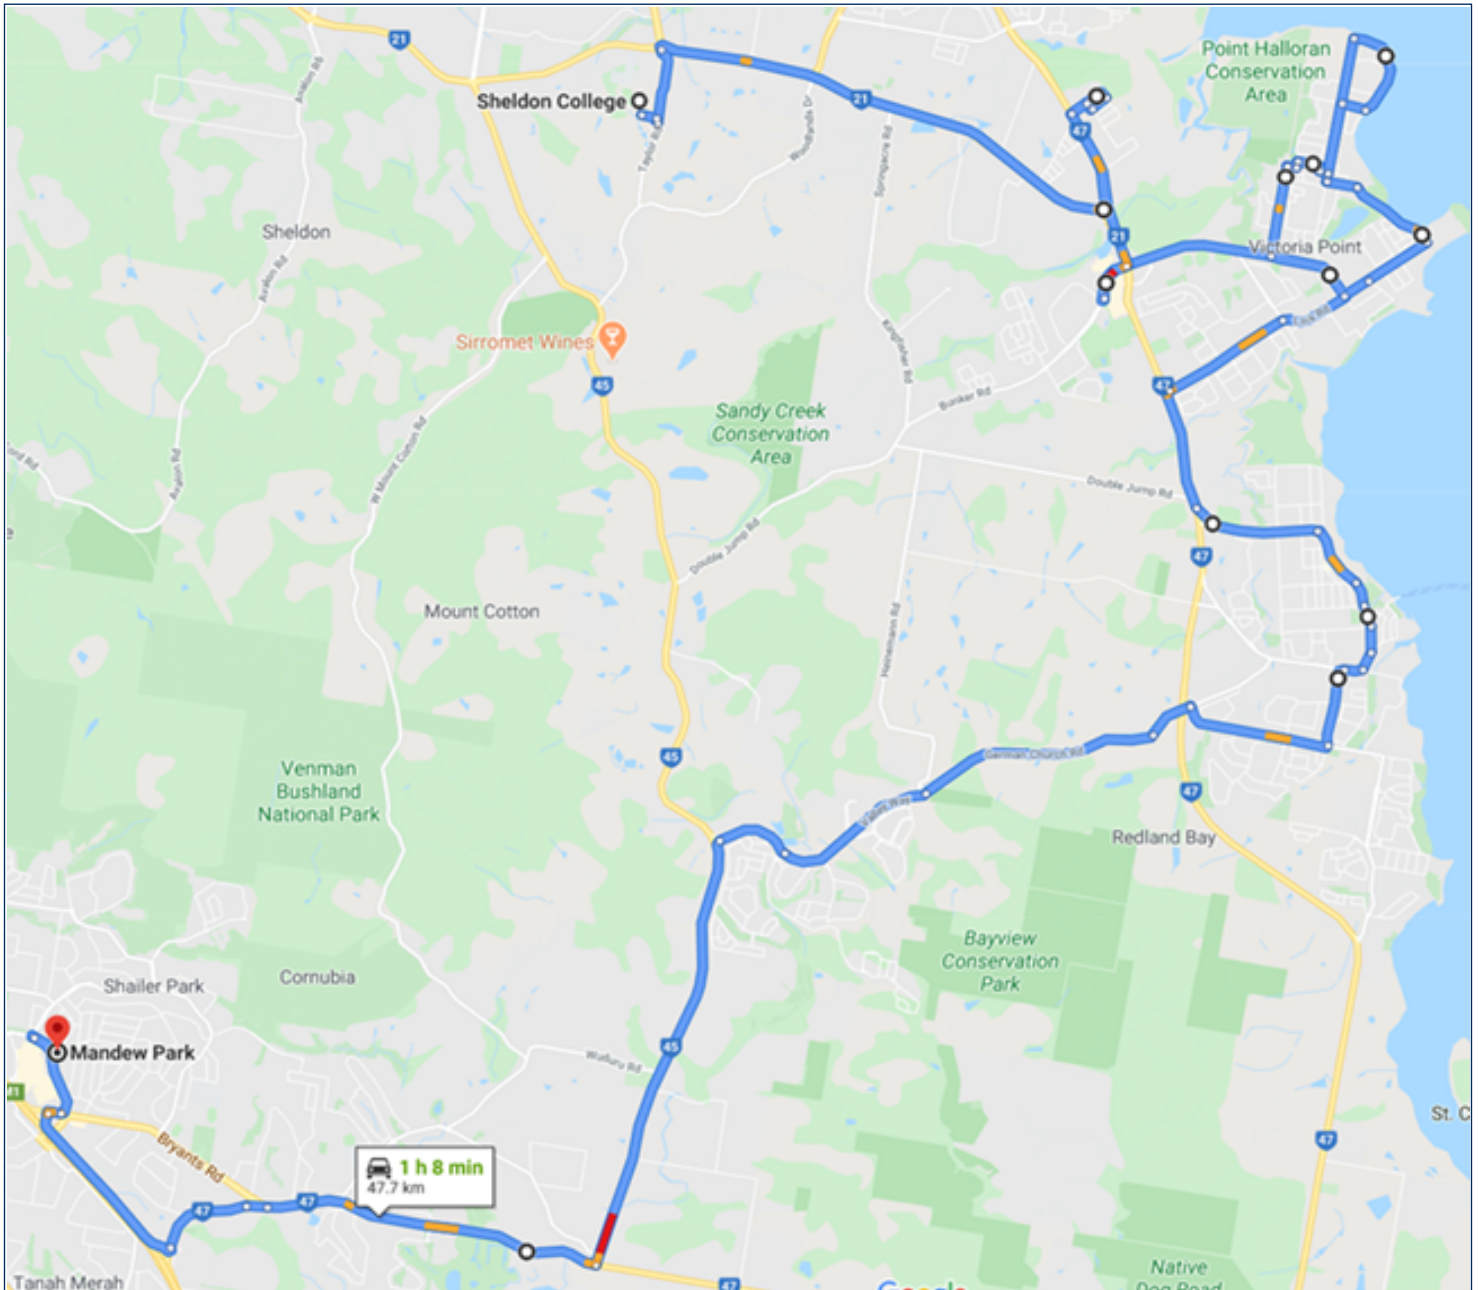

Bus Services

Loganholme Chartered Route

Area Serviced - Loganholme, Shailer Park, Cornubia, Mt Cotton, Redland Bay, Victoria Point, Sheldon.

Please Note:

All times are approximate.

Sheldon College students are requested to flag bus driver from any public bus stop.

Updated 3 April 2020

AM

Loganholme Service Schedule

Loganholme, Shailer Park, Cornubia, Mt Cotton, Redland Bay,
Victoria Point, Sheldon.

DIRECTION DETAILS			LOCATION	TIME	COMMENTS
		Commence	Mandew Park, Mandew Street	6.55am	Opposite Logan Hyperdome
1	2nd	L	Bryants Road	6.56am	Through roundabout
2		L	Beenleigh-Redland Bay Road	7.00am	
3	2nd	R	Logandale Boulevard	7.04am	
4		R	Beenleigh-Redland Bay Road	7.06am	
5	2nd	L	Mount Cotton Road	7.08am	
6	2nd	R	Valley Way	7.13am	
		Into	German Church Road		
7	4th	R	School of Arts Road	7.20am	
8	4th	L	Queen Street		To end
9		R	Government Road	7.22am	
		Into	Meissner Street		
		Into	Weinam Street		Stop at Redland Bay Ferry Terminal
		Into	Hamilton Street		
		Into	Broadwater Terrace	7.26am	Stop Redland Bay Shopping Village
10	4th	L	Boundary Street		To end
11		R	Cleveland-Redland Bay Road	7.28am	
12	2nd	R	Benfer Road	7.32am	
		Into	Link Road		
		Into	Colburn Ave	7.34am	Stop at Victoria Point Ferry Terminal
13	4th	L	Wilson Street	7.36am	
		Into	Wilson Esplanade		
		Into	Albert St		To end
14		R	Pt O'Halloran Road	7.38am	
15	2nd	R	Orana Street (First Entrance)	7.39am	
		Into	Orana Esplanade		
16	5th	L	Pt O'Halloran Road	7.41am	
17	4th	R	Cheshire Street		To end
18	1st	R	Trafalgar Drive	7.44am	To end
19	3rd	L	Nottingham Street		
20	1st	R	Regency Street		
21		L	School Road		To end