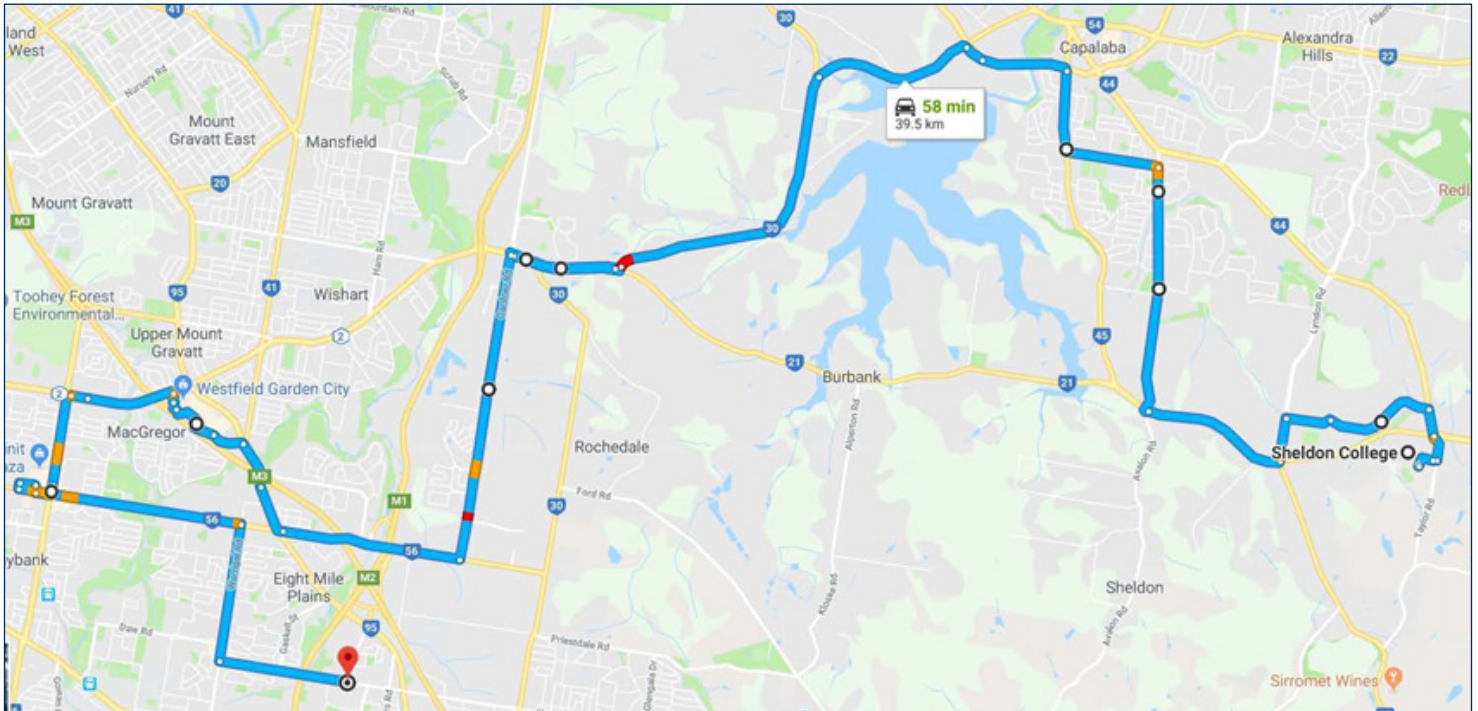

## Sunnybank Chartered Route

**Area Serviced** - Sunnybank, Robertson, Macgregor, Upper Mt Gravatt, Eight Mile Plains, Rochedale, Mackenzie, Capalaba, Sheldon.

**Please Note:**

All times are approximate.

# Sunnybank Service Schedule

Sunnybank, Robertson, Macgregor, Upper Mt Gravatt, Eight Mile Plains, Rochedale, Mackenzie, Capalaba, Sheldon.

DIRECTION DETAILS			LOCATION	TIME	COMMENTS
		Commence	Underwood Road	6.55am	At Levington Road
1		Continue	Underwood Road		To end
2		R	Warrigal Road	6.57am	
3	4th	L	Padstow Road	7.00am	
4		Into	McCullough Street		
5	4th	R	Sunnybank Plaza Shopping Centre	7.05am	Pick up in Zamia Street
6		Continue	Mains Road		
7	5th	R	Kessels Road	7.09am	
8	4th	R	Macgregor Street	7.11am	
9			Westfield Garden City Stop K	7.14am	
10	3rd	R	Logan Road	7.15am	
11	4th	L	Miles Platting Road	7.20am	
12	8th	L	Gardner Road	7.25am	
13	2nd	R	Mt Gravatt-Capalaba Road	7.33am	
14	5th	R	Moreton Bay Road	7.41am	
15	1st	R	Mt Cotton Road	7.43am	
16	4th	L	School Road	7.44am	To end
17		R	Ney Road	7.45am	
18	6th	L	Mt Cotton Road	7.47am	
19		R	Taylor Road		
20	3rd	R	Sheldon College	8.00am	Gate 3
		Terminus	Sheldon College Bus Zone		