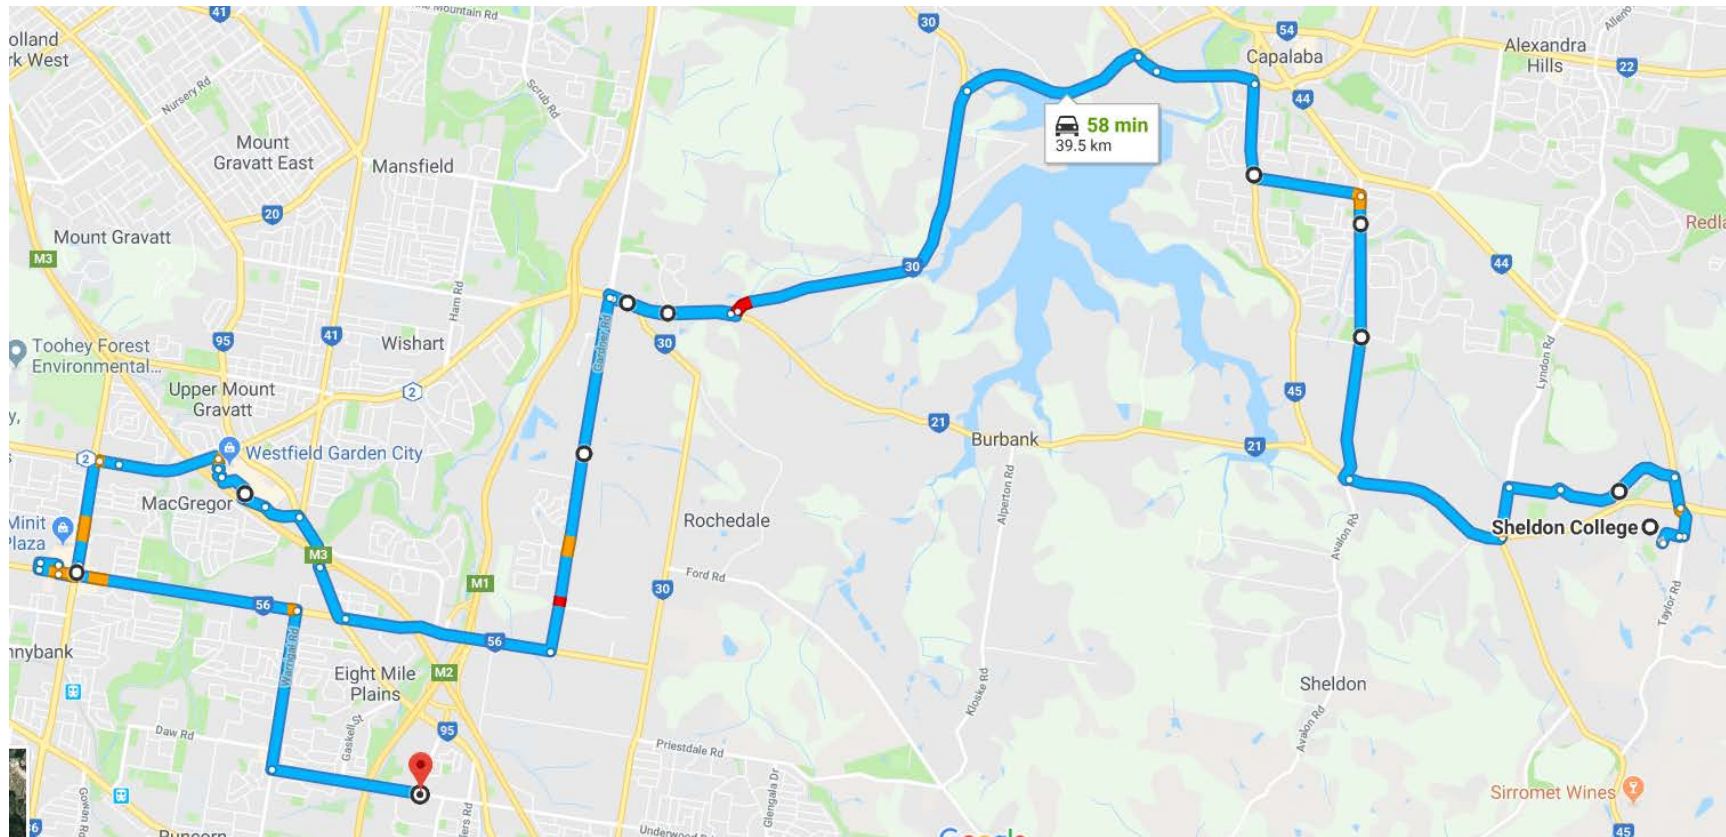

## SUNNYBANK BUS ROUTE – 2019

Look out for the Underwood Bus Service bus with the Sheldon College banner.

## Sheldon College Sunnybank Charter Service AM

Area Serviced – Sunnybank, Robertson, Macgregor, Upper Mt Gravatt, Eight Mile Plains, Rochedale, Mackenzie, Capalaba, Sheldon

Direction		Street	Time	Remarks
	Commence	Underwood Road	7.05am	At Levington Road
1	Continue	Underwood Road		To end
2	R	Warrigal Road	7.07am	
3	4 <sup>th</sup> L	Padstow Road	7.10am	
4	Into	McCullough Street		
5	4 <sup>th</sup> R	Sunnybank Plaza Shopping Centre	7.15am	Pick up in Zamia Street
6	Continue	Mains Road		
7	5 <sup>th</sup> R	Kessels Road	7.19am	
8	4 <sup>th</sup> R	Macgregor Street	7.21am	
9		Westfield Garden City Stop K	7.24am	
10	3 <sup>rd</sup> R	Logan Road	7.25am	
11	4 <sup>th</sup> L	Miles Platting Road	7.30am	
12	8 <sup>th</sup> L	Gardner Road	7.35am	
13	2 <sup>nd</sup> R	Mt Gravatt-Capalaba Road	7.43am	
14	5 <sup>th</sup> R	Moreton Bay Road	7.51am	
15	1 <sup>st</sup> R	Mt Cotton Road	7.53am	
16	4 <sup>th</sup> L	School Road	7.54am	To end
17	R	Ney Road	7.55am	
18	6 <sup>th</sup> L	Mt Cotton Road	7.57am	
19	R	Taylor Road		
20	3 <sup>rd</sup> R	Sheldon College		Gate 3
	Terminus	Sheldon College Bus Zone	8.10am	