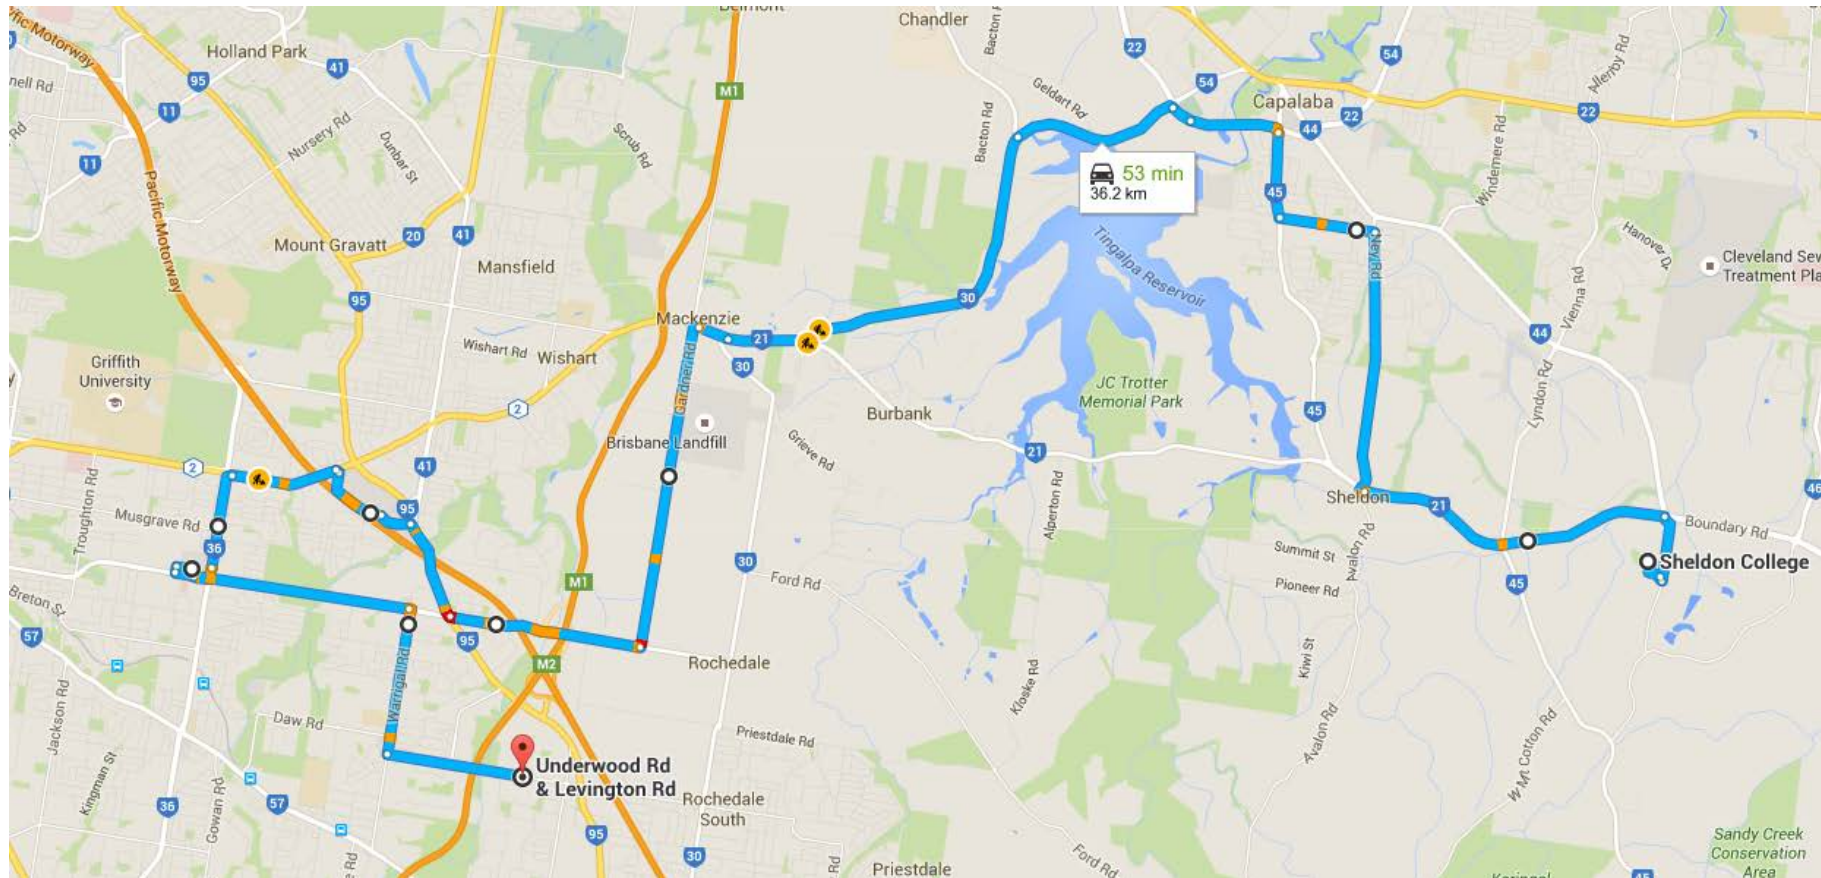

SUNNYBANK BUS ROUTE – 2019

Look out for the Underwood Bus Service bus with the Sheldon College banner.

Sheldon College Sunnybank Charter Service AM

Area Serviced – Sunnybank, Robertson, Macgregor, Upper Mt Gravatt, Eight Mile Plains, Rochedale, Mackenzie, Capalaba, Sheldon

Direction		Street	Time	Remarks
		Commence Underwood Road	7.10am	At Levington Road
1		Continue Underwood Road		To end
2		R Warrigal Road	7.12am	
3	4 th	L Padstow Road	7.15am	
4		Into McCullough Street		
5	4 th	R Sunnybank Plaza Shopping Centre	7.20am	Pick up in Zamia Street
6		Continue Mains Road		
7	5 th	R Kessels Road	7.24am	
8	4 th	R Macgregor Street	7.26am	
9		Westfield Garden City Stop K	7.29am	
10	3 rd	R Logan Road	7.30am	
11	4 th	L Miles Platting Road	7.35am	
12	8 th	L Gardner Road	7.40am	
13	2 nd	R Mt Gravatt-Capalaba Road	7.45am	
14	5 th	R Moreton Bay Road	7.51am	
15	1 st	R Mt Cotton Road	7.53am	
16	4 th	L School Road	7.54am	To end
17		R Ney Road	7.55am	
18	6 th	L Mt Cotton Road	7.57am	
19	3 rd	R Sheldon College		Gate 3
		Terminus Sheldon College Bus Zone	8.10am	

Area Serviced – Sheldon, Capalaba, Mackenzie, Rochedale, Eight Mile Plains, Upper Mt Gravatt, Macgregor, Robertson, Sunnybank

Direction		Street		Time	Remarks
		Commence	Sheldon College Bus Zone	3.45pm	
1	1 st	R	Sheldon College		
2	1 st	L	Mount Cotton Road	3.48pm	
3	2 nd	R	Ney Road	3.53pm	
4	7 th	L	School Road	3.59pm	To end
5		R	Mt Cotton Road	4.01pm	
6	4 th	L	Moreton Bay Road	4.03pm	
7	1 st	L	Mt Gravatt-Capalaba Road	4.04pm	
8	5 th	L	Gardner Road	4.11pm	To end
9		R	Miles Platting Road	4.15pm	
10	8 th	R	Logan Road	4.20pm	
11	3 rd	L	Macgregor Street	4.22pm	To end
12			Westfield Garden City Stop L	4.24pm	
13		L	Kessels Road	4.26pm	
14	5 th	L	Mains Road	4.28pm	
15	5 th	L	McCullough Street	4.32pm	Stop Sunny Park Shopping Centre
16		Into	Padstow Road		
17	2 nd	R	Warrigal Road	4.36pm	
18	6 th	L	Underwood Road	4.38pm	
		Terminus	Underwood Road	4.40pm	At Levington Road