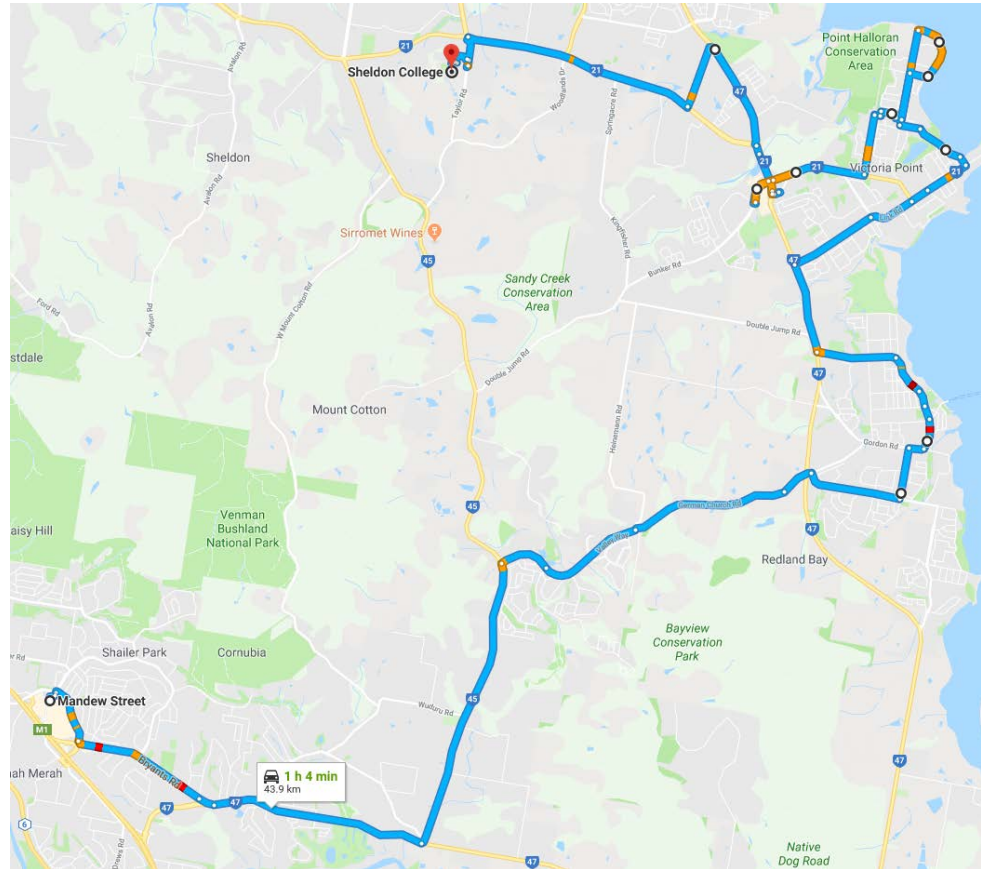

Sheldon College Loganholme Charter Service PM

Area Serviced – Sheldon, Victoria Point, Redland Bay, Mt Cotton, Cornubia, Shailer Park, Loganholme

Direction		Street		Time	Remarks
		Terminus	Sheldon College Bus Zone	3.45pm	
1	1st	R	Taylor Road		
2	1st	L	Woodlands Drive		
3		R	Boundary Road		
4		L	Dinwoodie Road	3.57pm	To end
5		R	Cleveland-Redland Bay Road	3.58pm	
6	3rd	R	Bunker Road		
7		Stop	Victoria Point Interchange	4.02pm	
8		R	Bunker Road		
		Into	Colburn Avenue		
9	1st	L	School Road	4.08pm	
10	3rd	R	Regency Street		To end
11		L	Nottingham Drive		
12	1st	R	Trafalgar Drive	4.11pm	
13	1st	L	Cheshire Street		To end
14		L	Point O'Halloran Road	4.12pm	
15	1st	R	Orana Street	4.14pm	
		Into	Orana Esplanade	4.16pm	
16	5th	L	Point O'Halloran Road		
17	7th	L	Albert Street	4.17pm	
		Into	Wilson Esplanade		
		Into	Wilson Street		
18	1st	R	Colburn Avenue	4.19pm	
		Into	Link Road		
		Into	Benfer Road	4.21pm	
19	7th	L	Cleveland-Redland Bay Road	4.23pm