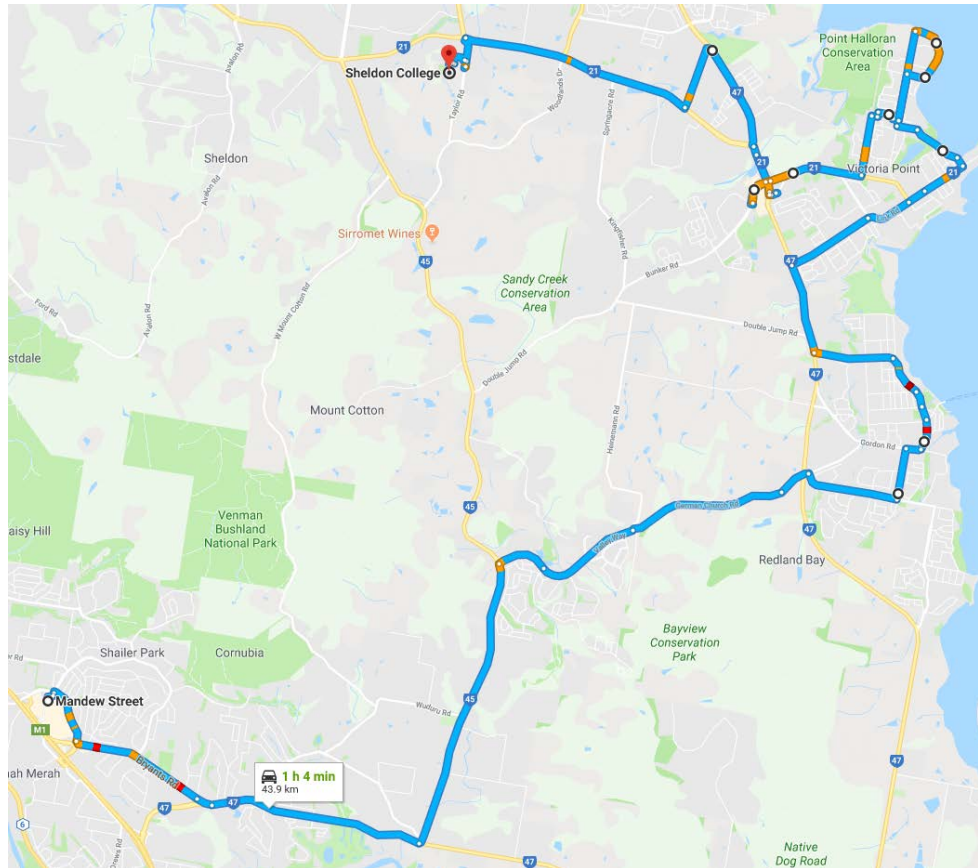

# LOGANHOLME BUS ROUTE – 2019

## Sheldon College Loganholme Charter Service AM

Area Serviced – Loganholme, Shailer Park, Cornubia, Mt Cotton, Redland Bay, Victoria Point, Sheldon

Look out for the Underwood Bus Service bus with the Sheldon College banner.

Direction		Street		Time	Remarks
		Commence	Mandew Park, Mandew Street	7.05am	Opposite Logan Hyperdome
1	2 <sup>nd</sup>	L	Bryants Road	7.06am	Through roundabout
2		L	Beenleigh-Redland Bay Road	7.09am	
3	2 <sup>nd</sup>	R	Logandale Boulevard	7.10am	
4		R	Beenleigh-Redland Bay Road	7.11am	
5	2 <sup>nd</sup>	L	Mount Cotton Road	7.14am	
6	2 <sup>nd</sup>	R	Valley Way	7.16am	
		Into	German Church Road		
7	4 <sup>th</sup>	R	School of Arts Road	7.22am	
8	4 <sup>th</sup>	L	Queen Street		To end
9		R	Government Road	7.29am	
		Into	Meissner Street		
		Into	Weinam Street		
		Into	Hamilton Street		
		Into	Broadwater Terrace	7.32am	Stop Redland Bay Shopping Village
10	4 <sup>th</sup>	L	Boundary Street		To end
11		R	Cleveland-Redland Bay Road	7.35am	
12	2 <sup>nd</sup>	R	Benfer Road	7.37am	
		Into	Link Road		
		Into	Colburn Ave	7.40am	
13	4 <sup>th</sup>	L	Wilson Street	7.41am	
		Into	Wilson Esplanade		
		Into	Albert St		To end
14		R	Pt O'Halloran Road	7.44am	
15	2 <sup>nd</sup>	R	Orana Street (First Entrance)	7.48am	