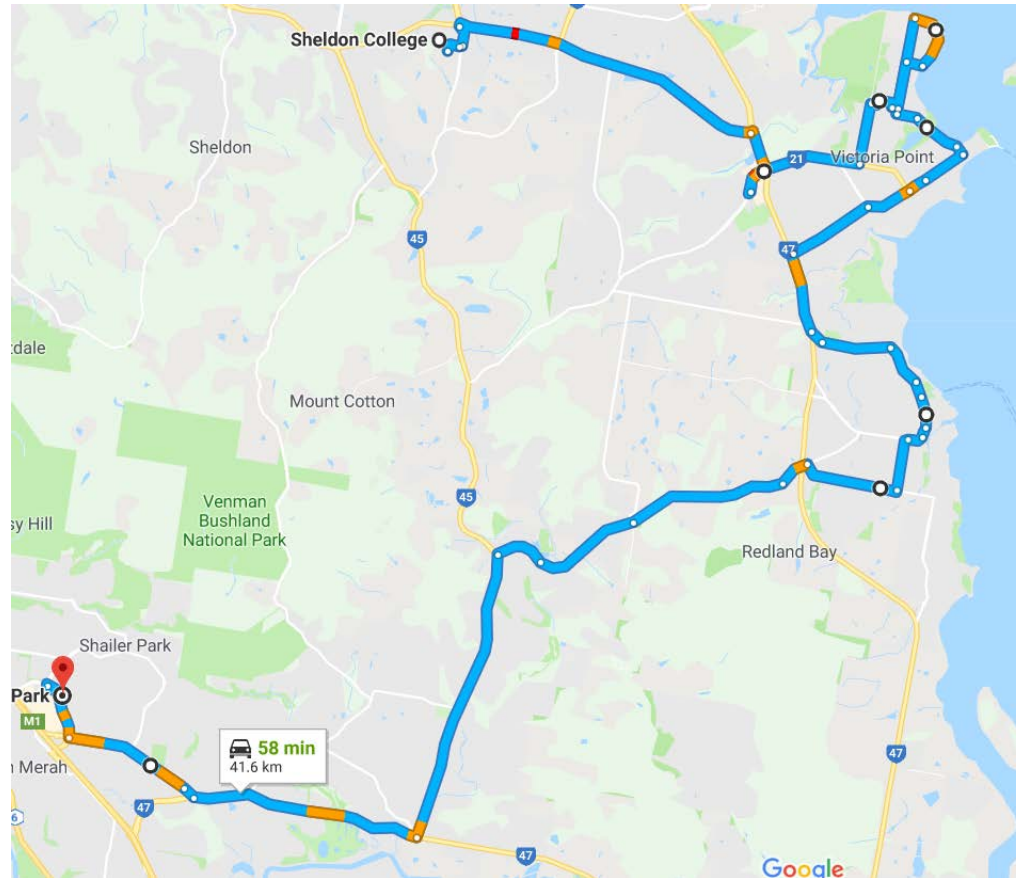

Direction		Street		Time	Remarks
		Commence	Mandew Park, Mandew Street	7.05am	Opposite Logan Hyperdome
1	2 nd	L	Bryants Road	7.06am	Through roundabout
2		L	Beenleigh-Redland Bay Road	7.09am	
3	2 nd	R	Logandale Boulevard	7.10am	
4		R	Beenleigh-Redland Bay Road	7.11am	
5	2 nd	L	Mount Cotton Road	7.14am	
6	2 nd	R	Valley Way	7.16am	
		Into	German Church Road		
7	4 th	R	School of Arts Road	7.22am	
8	4 th	L	Queen Street		To end
9		R	Government Road	7.29am	
		Into	Meissner Street		
		Into	Weinam Street		
		Into	Hamilton Street		
		Into	Broadwater Terrace	7.32am	Stop Redland Bay Shopping Village
10	4 th	L	Boundary Street		To end
11		R	Cleveland-Redland Bay Road	7.35am	
12	2 nd	R	Benfer Road	7.37am	
		Into	Link Road		
		Into	Colburn Ave	7.40am	
13	4 th	L	Wilson Street	7.41am	
		Into	Wilson Esplanade		
		Into	Albert St		To end
14		R	Pt O'Halloran Road	7.44am	
15	2 nd	R	Orana Street (First Entrance)	7.48am	

Area Serviced – Sheldon, Victoria Point, Redland Bay, Mt Cotton, Cornubia, Shailer Park, Loganholme

Direction		Street		Time	Remarks
		Terminus	Sheldon College Bus Zone	3.45pm	
1	1 st	R	Taylor Road		
2	1 st	L	Woodlands Drive		
3		R	Boundary Road		
4		L	Dinwoodie Road	3.57pm	To end
5		R	Cleveland-Redland Bay Road	3.58pm	
6	3 rd	R	Bunker Road		
7		Stop	Victoria Point Interchange	4.02pm	
8		R	Bunker Road		
		Into	Colburn Avenue		
9	1 st	L	School Road	4.08pm	
10	3 rd	R	Regency Street		To end
11		L	Nottingham Drive		
12	1 st	R	Trafalgar Drive	4.11pm	
13	1 st	L	Cheshire Street		To end
14		L	Point O'Halloran Road	4.12pm	
15	1 st	R	Orana Street	4.14pm	
		Into	Orana Esplanade	4.16pm	
16	5 th	L	Point O'Halloran Road		
17	7 th	L	Albert Street	4.17pm	
		Into	Wilson Esplanade		
		Into	Wilson Street		
18	1 st	R	Colburn Avenue	4.19pm	
		Into	Link Road		
		Into	Benfer Road	4.21pm	
19	7 th	L	Cleveland-Redland Bay Road	4.23pm	