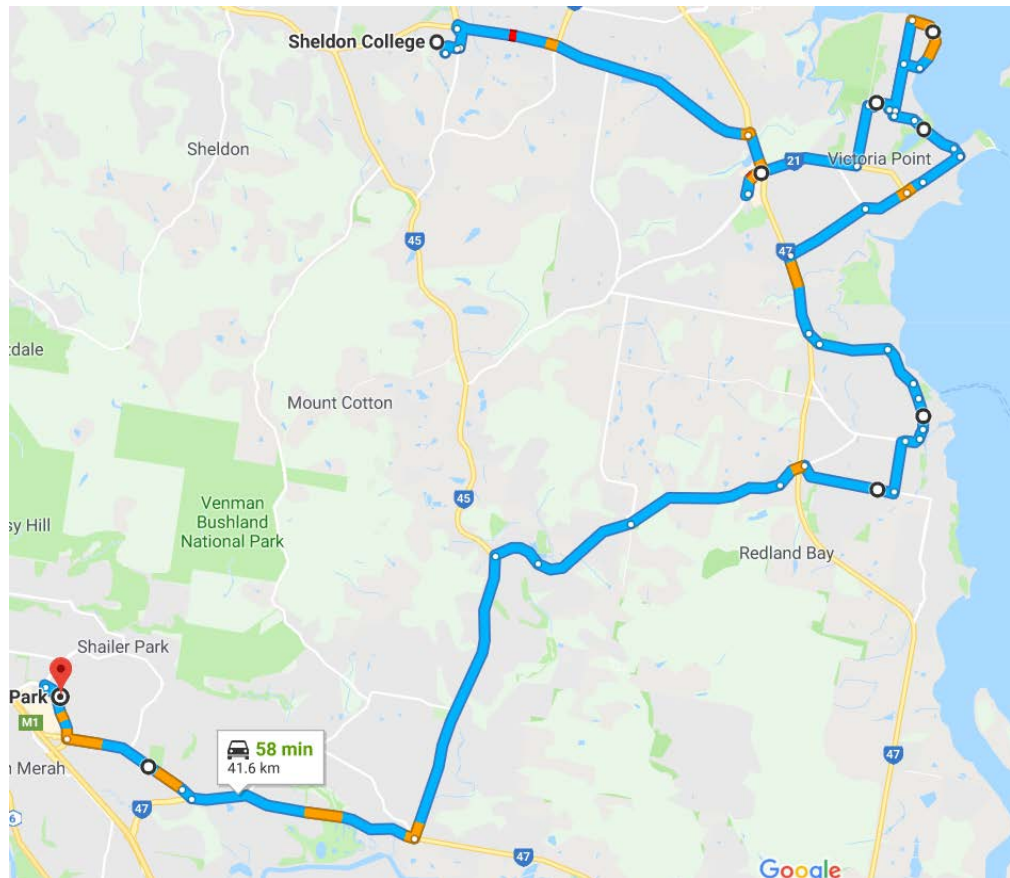

LOGANHOLME BUS ROUTE – 2019

Sheldon College Loganholme Charter Service AM

Area Serviced – Loganholme, Shailer Park, Cornubia, Mt Cotton, Redland Bay, Victoria Point, Sheldon

Look out for the Underwood Bus Service bus with the Sheldon College banner.

Direction		Street		Time	Remarks
		Commence	Mandew Park, Mandew Street	7.05am	Opposite Logan Hyperdome
1	2 nd	L	Bryants Road	7.06am	Through roundabout
2		L	Beenleigh-Redland Bay Road	7.09am	
3	2 nd	R	Logandale Boulevard	7.10am	
4		R	Beenleigh-Redland Bay Road	7.11am	
5	2 nd	L	Mount Cotton Road	7.14am	
6	2 nd	R	Valley Way	7.16am	
		Into	German Church Road		
7	4 th	R	School of Arts Road	7.22am	
8	4 th	L	Queen Street		To end
9		R	Government Road	7.29am	
		Into	Meissner Street		
		Into	Weinam Street		
		Into	Hamilton Street		
		Into	Broadwater Terrace	7.32am	Stop Redland Bay Shopping Village
10	4 th	L	Boundary Street		To end
11		R	Cleveland-Redland Bay Road	7.35am	
12	2 nd	R	Benfer Road	7.37am	
		Into	Link Road		
		Into	Colburn Ave	7.40am	
13	4 th	L	Wilson Street	7.41am	
		Into	Wilson Esplanade		
		Into	Albert St		To end
14		R	Pt O'Halloran Road	7.44am	
15	2 nd	R	Orana Street (First Entrance)	7.48am	