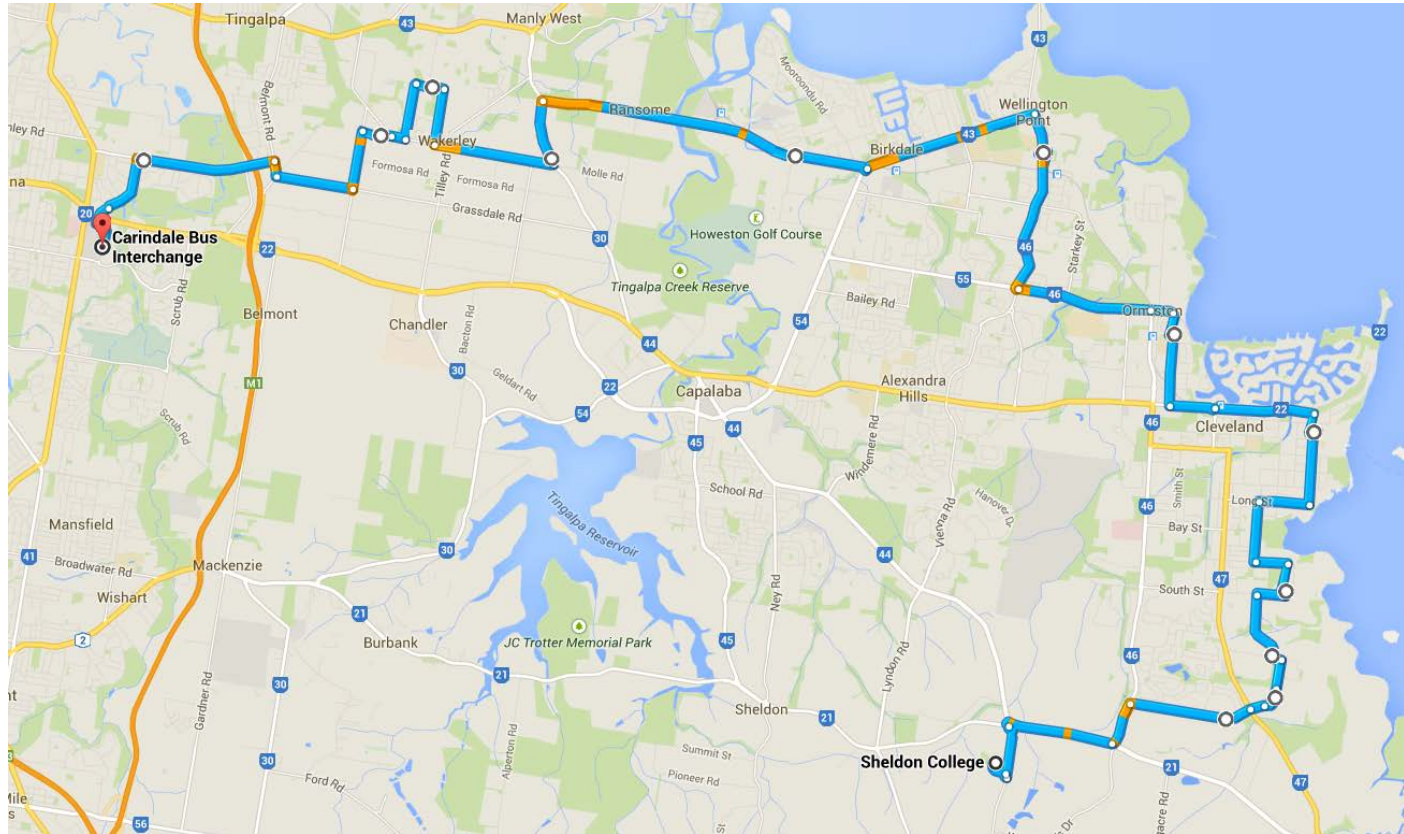

CARINDALE BUS ROUTE – 2019

Look out for the Underwood Bus Service bus with the Sheldon College banner.

Sheldon College Carindale Charter Service AM
Area Serviced – Carindale, Wakerley, Gumdale, Ransome, Thorneside, Birkdale, Wellington Point, Ormiston, Cleveland, Thornlands, Sheldon

Direction		Street	Time	Remarks
	Commence	Westfield Carindale Interchange Stop F	6.55am	
1	Continue	Carindale Street		
2	L	Millennium Boulevard		
3	R	Bedivere Street		
4	4 th	R Meadowlands Road	6.58am	To end
5	4 th	R Belmont Road		
6	1 st	L Grassdale Road	7.02am	
7	1 st	L Stanbrough Road	7.04am	
8	3 rd	R New Cleveland Road	7.08am	
9	1 st	L Caladium Street	7.10am	
10	4 th	R Basella Street		
	Into	Dianthus Street		To end
11	L	New Cleveland Road	7.16am	To end
12	L	Green Camp Road	7.17am	
13	1 st	R Rickertt Road	7.18am	
	Into	Quarry Road		
14	3 rd	L Birkdale Road	7.26am	
15	R	Main Road	7.30am	At last roundabout
16	13 th	L Old Cleveland Road East	7.34am	
	Into	Sturgeon Street	7.37am	
	Into	Gordon Street		To end
17	L	Shore St West	7.43am	Meets 7.35am train – Cleveland Rail
18	5 th	R Passage Street	7.46am	
19	10 th	R Long Street		

**Area Serviced – Sheldon, Thornlands, Cleveland, Ormiston, Wellington Point, Birkdale,
Thorneside, Ransome, Gumdale, Wakerley, Carindale**

Direction		Street	Time	Remarks	
		Terminus	Sheldon College Bus Zone	3.45pm	
1	1 st	R	Sheldon College		
2	1 st	L	Taylor Road		
3	1 st	R	Boundary Road		
4	2 nd	L	Panorama Drive		
5	1 st	R	Ziegenfusz Road	3.53pm	
		Into	Colthouse Drive	3.56pm	
		Into	Baythorn Drive		
6	1 st	L	Thornlands Road		
7	1 st	R	Clifford Perske Drive	3.58pm	To end
8		R	South Street		
9	2 nd	L	Langdon Street		To end
10		L	Beach Street		
11	2 nd	R	Fitzroy Street	4.02pm	
12	2 nd	R	Long Street		To end
13		L	Passage Street		
14	9 th	L	Shore Street West	4.07pm	Meets 4.24pm train – Cleveland Rail
15	3 rd	R	Gordon Street	4.10pm	
		Into	Sturgeon Street		
		Into	Old Cleveland Road East	4.14pm	
16	2 nd	R	Main Road	4.15pm	
17	6 th	L	Birkdale Road	4.18pm	