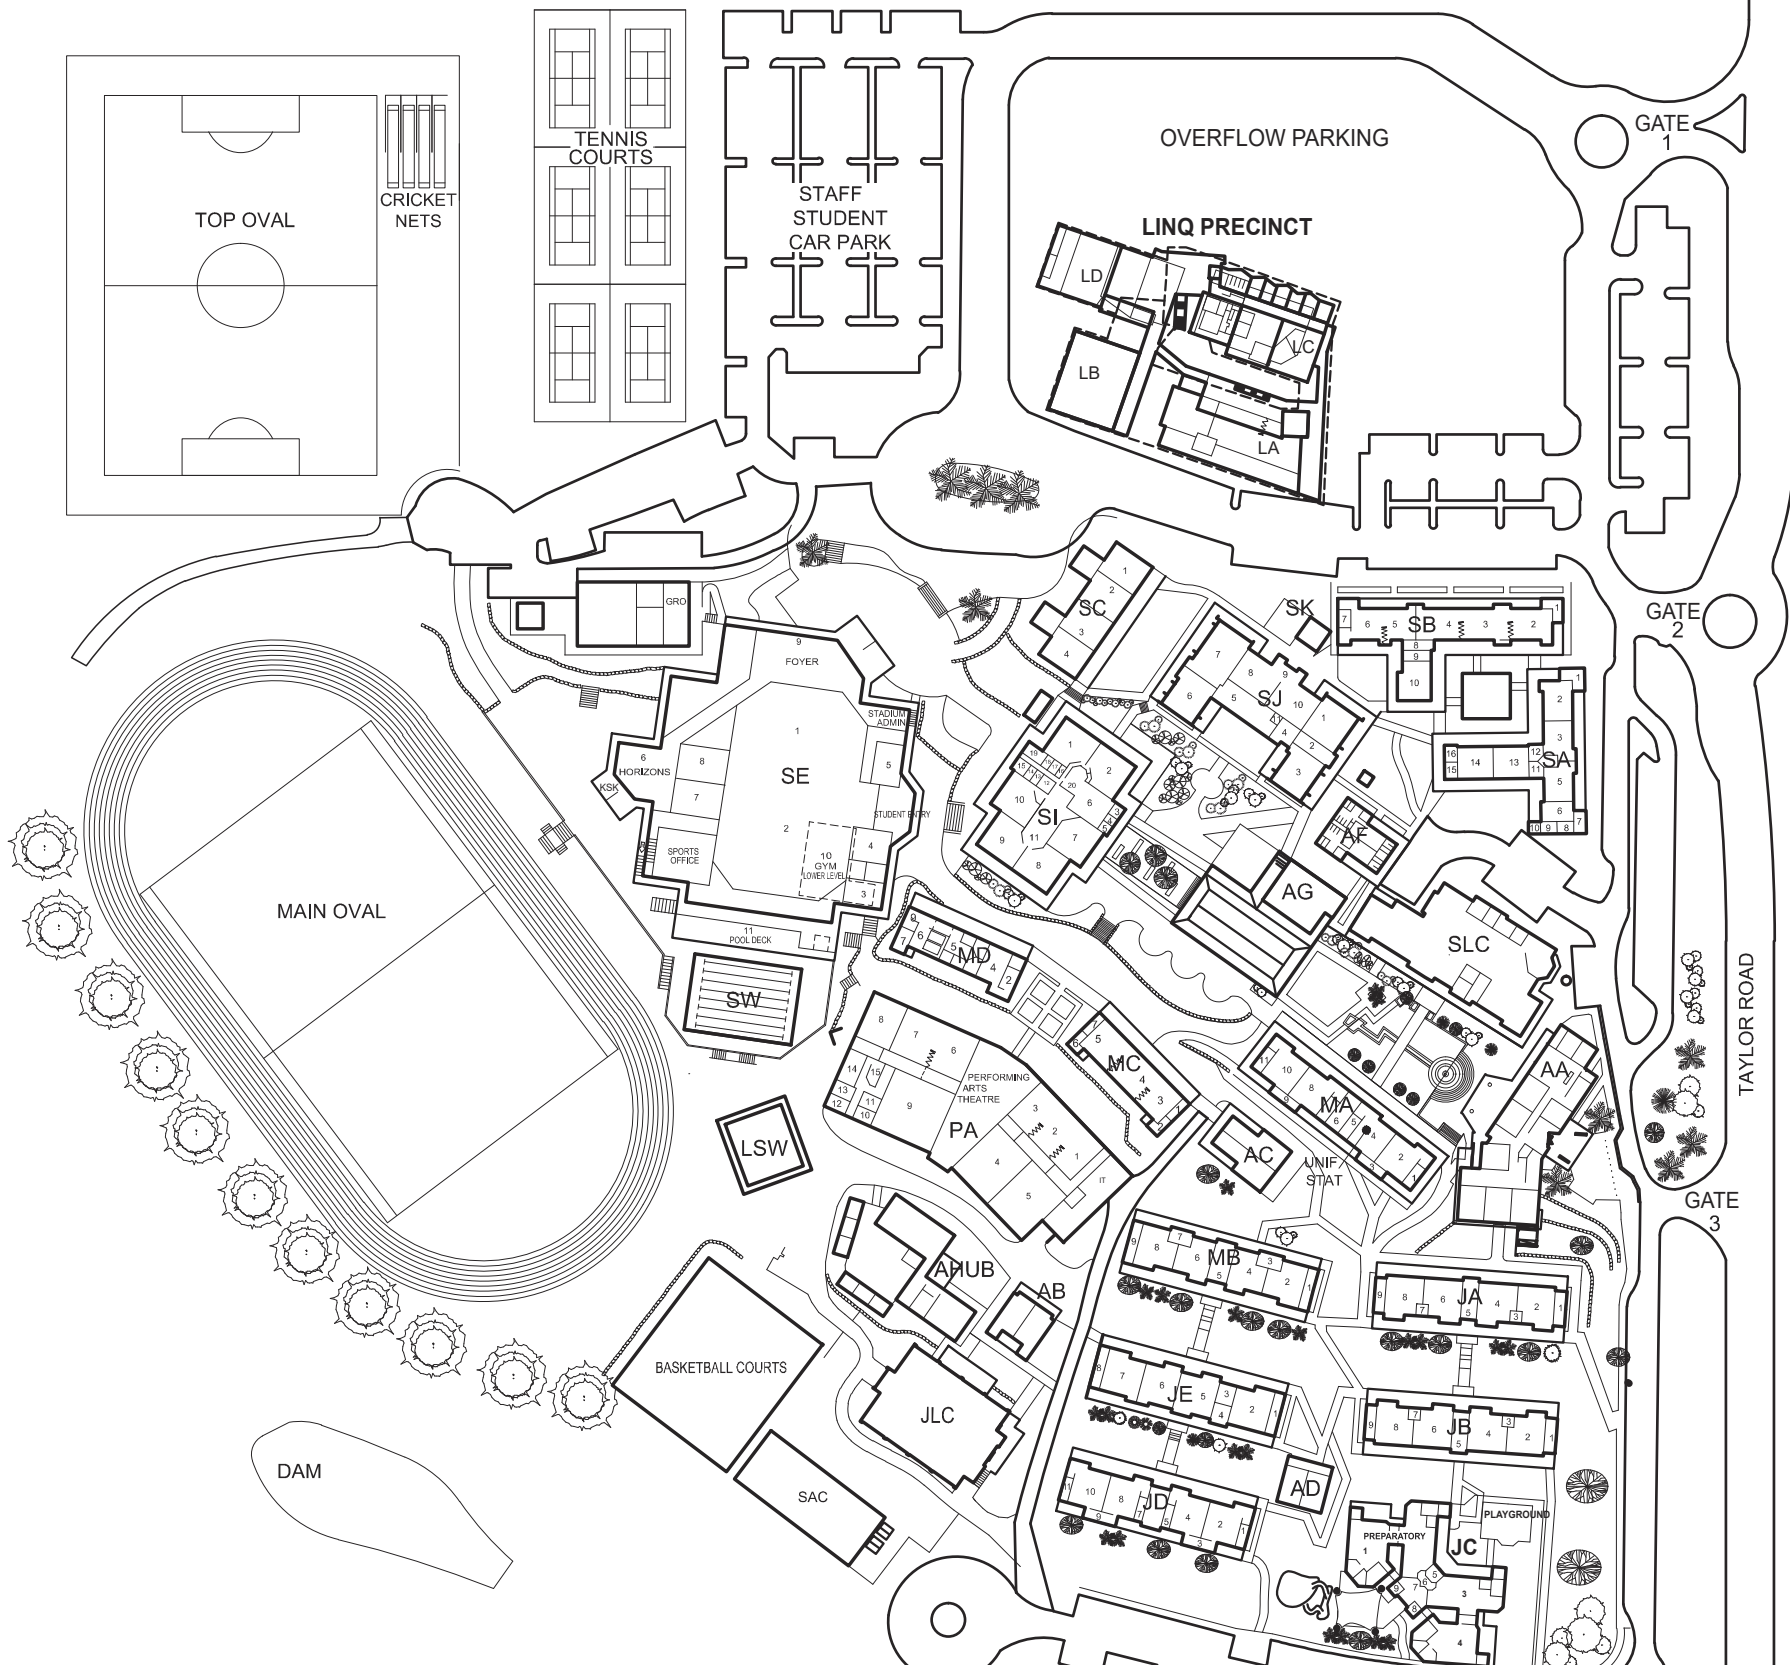

SHELDON COLLEGE 2018

CODE	KINDERGARTEN	GRID REF
KIND	KINDERGARTEN	H13
WO	WONDERLAND	H14
OP	OUR PLACE	H13

CODE	JUNIOR COLLEGE	GRID REF
JA	GENERAL BLOCK A	I10
JB	GENERAL BLOCK B	I11
JC	PREPARATORY	I12
JD	GENERAL BLOCK D	H11
JE	GENERAL BLOCK E	H11
JLC	JUNIOR LEARNING CENTRE	F11

CODE	MIDDLE COLLEGE	GRID REF
MA	GENERAL BLOCK A	I9
MB	GENERAL BLOCK B	H10
MC	GENERAL BLOCK C	G9
MD	GENERAL BLOCK D	F8

CODE	SENIOR COLLEGE	GRID REF
SA	GENERAL BLOCK A	J7
SB	GENERAL BLOCK B	I6
SC	GENERAL BLOCK C	G6
SI	SCIENCE	G7
SJ	ARTSCAPES	H6
PA	PERFORMING ARTS	G9
PAT	PERFORMING ARTS THEATRE	G9
SLC	SENIOR LEARNING CENTRE	J8

CODE	ADMIN SERVICES	GRID REF
AA	ADMINISTRATION	J9
AB	JUNIOR/MIDDLE AMENITIES	G10
AC	JUNIOR/MIDDLE AMENITIES	H9
AD	JUNIOR/MIDDLE AMENITIES	H11
AF	SENIOR AMENITIES	I7
AG	CAFÉ 97	H8
KSK	KIOSK	D7
UNIF	UNIFORM SHOP	I9
MKT	MARKETING (SJ ARTSCAPES)	H6
IT	IT HUB	C9
CEB	COMMUNITY ENGAGEMENT BUILDING	K14
AHUB	ARTS HUB (STAFFROOM)	F10
LINQ	LINQ PRECINCT	H4
LINQ	LINQ THEATRE	H4
SEC	SHELDON EVENT CENTRE	F7
SE	EVENTS STADIUM ADMIN	F6
SE	SHELDON ACADEMY OF SPORT	F6
SW	SWIMMING POOL	E8
LSW	LEARN TO SWIM POOL	E9
SAC	STUDENT ACTIVITY CENTRE	E11
GRO	GROUNDS OFFICE	E6
TC	TENNIS COURTS	D3
CN	CRICKET NETS	C3