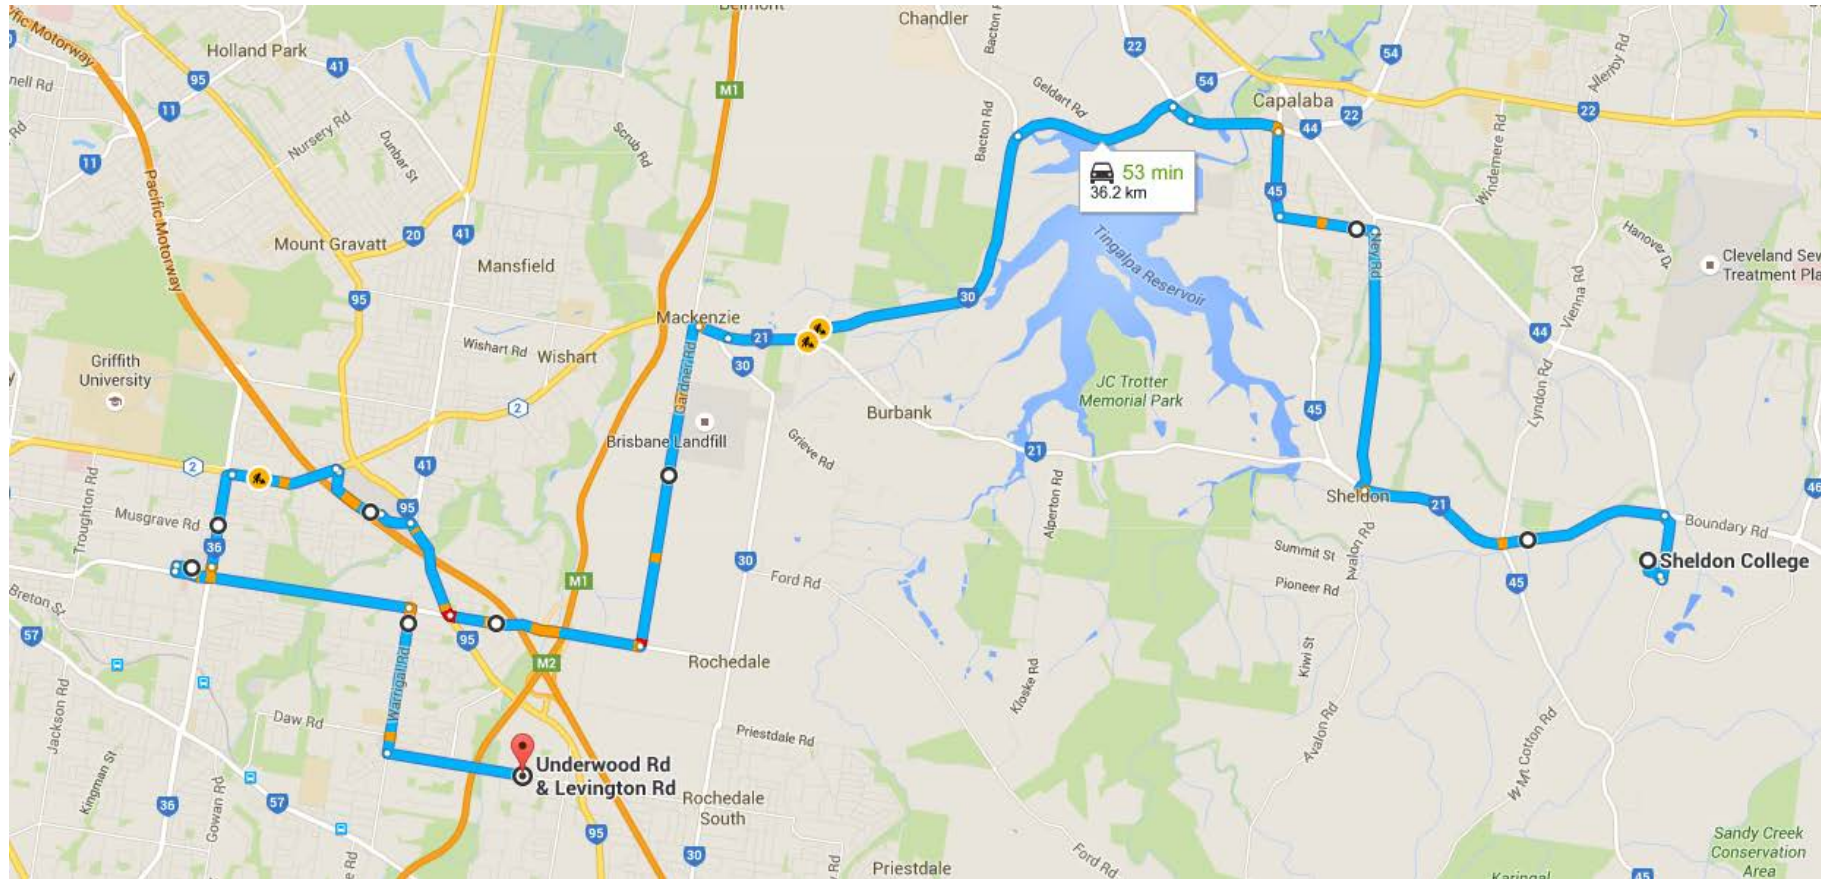

## SUNNYBANK BUS ROUTE - 2017

**Look out for the Underwood Bus Service bus with the Sheldon College banner.**

## Sheldon College Sunnybank Charter Service AM

**Area Served – Sunnybank, Robertson, Macgregor, Upper Mt Gravatt, Eight Mile Plains, Rochedale, Mackenzie, Capalaba, Sheldon**

Direction		Street		Time	Remarks
		Commence	Underwood Road	7.10am	At Levington Road
1		Continue	Underwood Road		To end
2		R	Warrigal Road	7.12am	
3	4 <sup>th</sup>	L	Padstow Road	7.15am	
4		Into	McCullough Street		
5	4 <sup>th</sup>	R	Sunnybank Plaza Shopping Centre	7.20am	Pick up in Zamia Street
6		Continue	Mains Road		
7	5 <sup>th</sup>	R	Kessels Road	7.24am	
8	4 <sup>th</sup>	R	Macgregor Street	7.26am	
9			Westfield Garden City Stop K	7.29am	
10	3 <sup>rd</sup>	R	Logan Road	7.30am	
11	4 <sup>th</sup>	L	Miles Platting Road	7.35am	
12	8 <sup>th</sup>	L	Gardner Road	7.40am	
13	2 <sup>nd</sup>	R	Mt Gravatt-Capalaba Road	7.45am	
14	5 <sup>th</sup>	R	Moreton Bay Road	7.51am	
15	1 <sup>st</sup>	R	Mt Cotton Road	7.53am	
16	4 <sup>th</sup>	L	School Road	7.54am	To end
17		R	Ney Road	7.55am	
18	6 <sup>th</sup>	L	Mt Cotton Road	7.57am	
19	2 <sup>nd</sup>	L	Lyndon Road	7.59am	
20	1 <sup>st</sup>	R	Mahogany Street		
21	1 <sup>st</sup>	R	Parkwood Drive		To end
22		R	Redland Bay Road	8.02am	Through roundabout
23		Into	Taylor Road		
24	3 <sup>rd</sup>	R	Sheldon College		Gate 3
		Terminus	Sheldon College Bus Zone	8.05am	