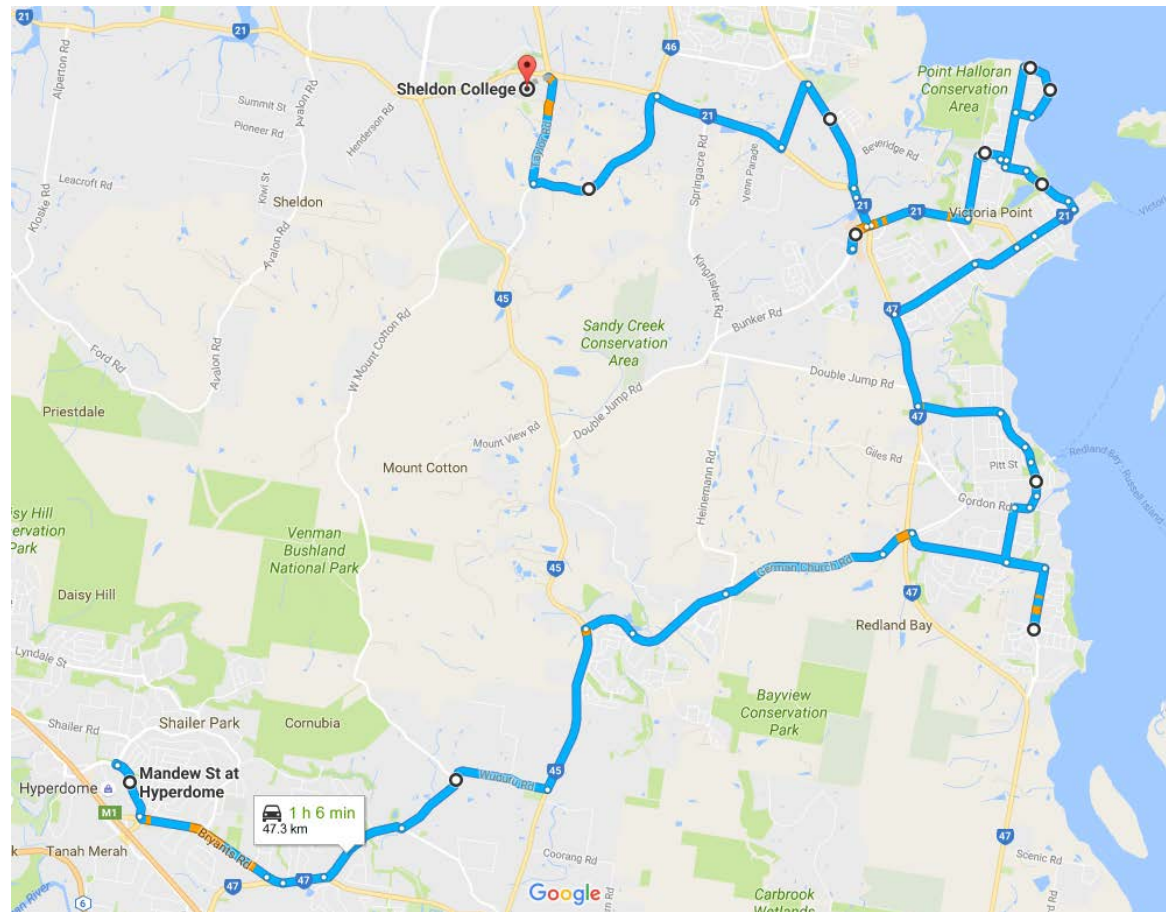

Sheldon College Loganholme Charter Service PM

Area Serviced – Loganholme, Shailer Park, Cornubia, Mt Cotton, Redland Bay, Victoria Point