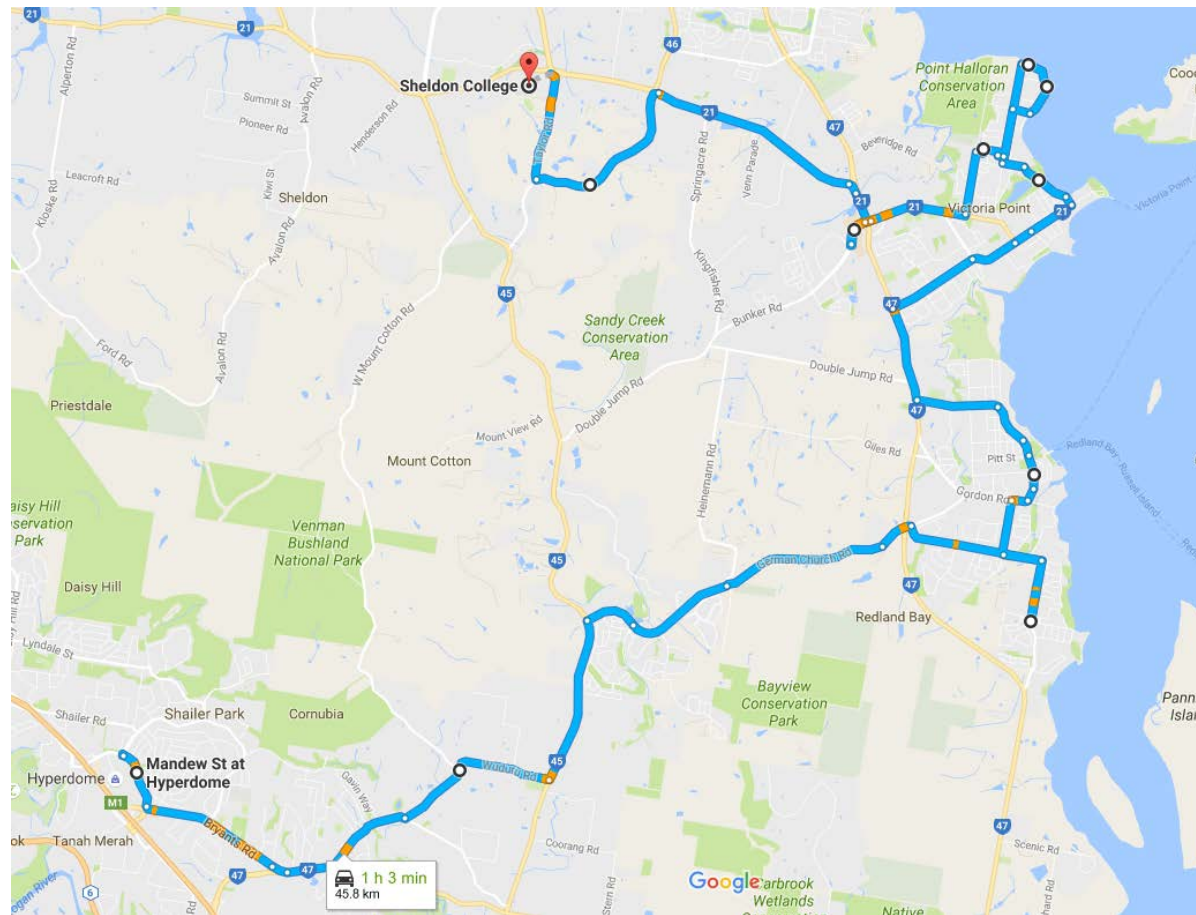

LOGANHOLME BUS ROUTE - 2017

Sheldon College Loganholme Charter Service AM

Area Serviced – Loganholme, Shailer Park, Cornubia, Mt Cotton, Redland Bay, Victoria Point

Look out for the Underwood Bus Service bus with the Sheldon College banner.