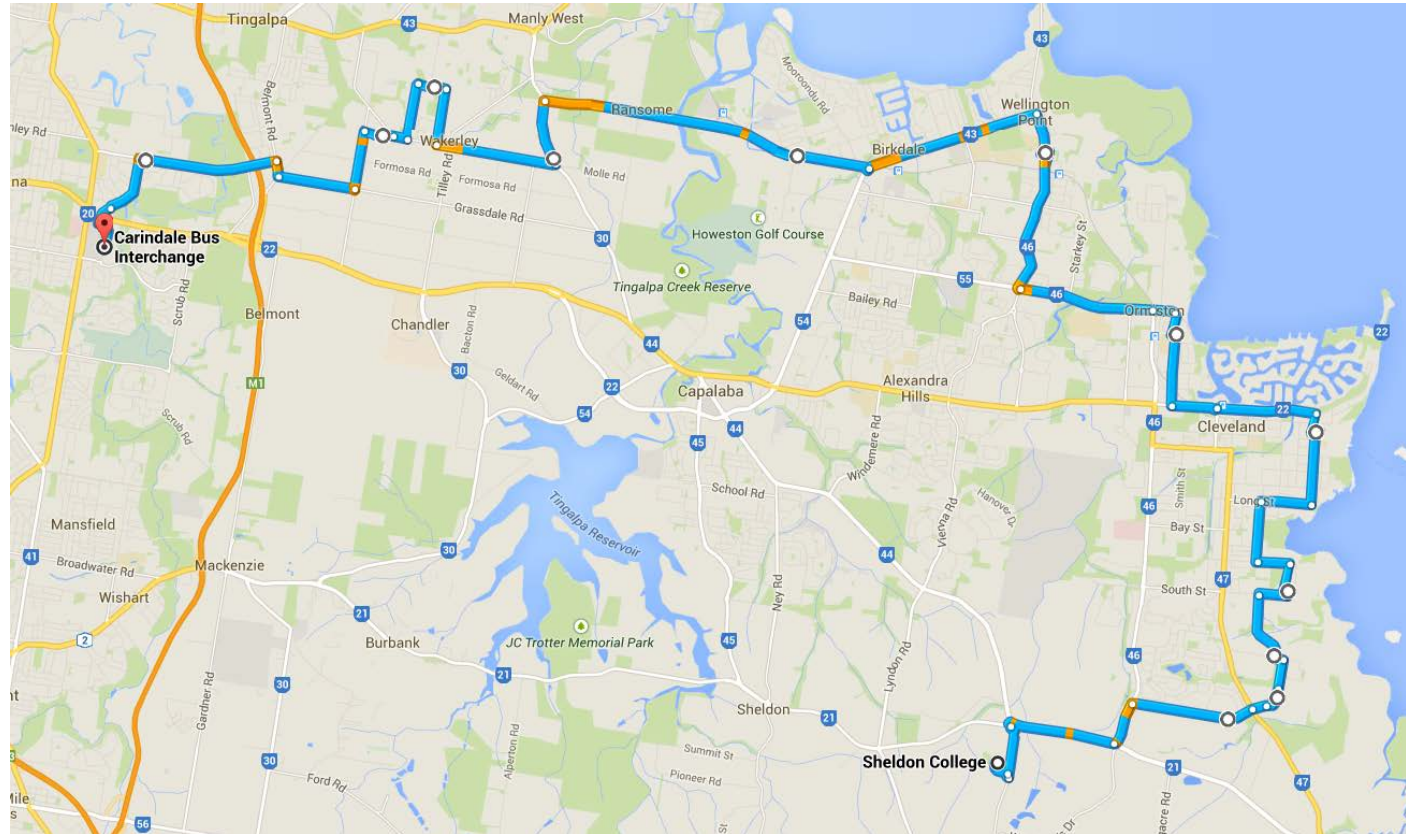

CARINDALE BUS ROUTE - 2017

Look out for the Underwood Bus Service bus with the Sheldon College banner.

Sheldon College Carindale Charter Service AM

Area Serviced – Carindale, Wakerley, Gumdale, Ransome, Thorneside, Birkdale, Wellington Point, Ormiston, Cleveland, Thornlands, Sheldon

Direction		Street	Time	Remarks
	Commence	Westfield Carindale Interchange Stop F	6.55am	
1	Continue	Carindale Street		
2	L	Millennium Boulevard		
3	R	Bedivere Street		
4	4 th	R Meadowlands Road	6.58am	To end
5	4 th	R Belmont Road		
6	1 st	L Grassdale Road	7.02am	
7	1 st	L Stanbrough Road	7.04am	
8	3 rd	R New Cleveland Road	7.08am	
9	1 st	L Caladium Street	7.10am	
10	4 th	R Basella Street		
	Into	Dianthus Street		To end
11	L	New Cleveland Road	7.16am	To end
12	L	Green Camp Road	7.17am	
13	1 st	R Rickertt Road	7.18am	
	Into	Quarry Road		
14	3 rd	L Birkdale Road	7.26am	
15	R	Main Road	7.30am	At last roundabout
16	13 th	L Old Cleveland Road East	7.34am	
	Into	Sturgeon Street	7.37am	
	Into	Gordon Street		To end
17	L	Shore St West	7.43am	Meets 7.35am train – Cleveland Rail
18	5 th	R Passage Street	7.46am	
19	10 th	R Long Street		

**Area Serviced – Sheldon, Thornlands, Cleveland, Ormiston, Wellington Point, Birkdale, Thorneside,
Ransome, Gumdale, Wakerley, Carindale**

Direction		Street	Time	Remarks
	Terminus	Sheldon College Bus Zone	3.50pm	
1	1 st	R Sheldon College		
2	1 st	L Taylor Road		
3	1 st	R Boundary Road		
4	2 nd	L Panorama Drive		
5	1 st	R Ziegenfusz Road	3.53pm	
		Into Colthouse Drive	3.56pm	
		Into Baythorn Drive		
6	1 st	L Thornlands Road		
7	1 st	R Clifford Perske Drive	3.58pm	To end
8		R South Street		
9	2 nd	L Langdon Street		To end
10		L Beach Street		
11	2 nd	R Fitzroy Street	4.02pm	
12	2 nd	R Long Street		To end
13		L Passage Street		
14	9 th	L Shore Street West	4.07pm	Meets 4.24pm train – Cleveland Rail
15	3 rd	R Gordon Street	4.10pm	
		Into Sturgeon Street		
		Into Old Cleveland Road East	4.14pm	
16	2 nd	R Main Road	4.15pm	
17	6 th	L Birkdale Road	4.18pm	